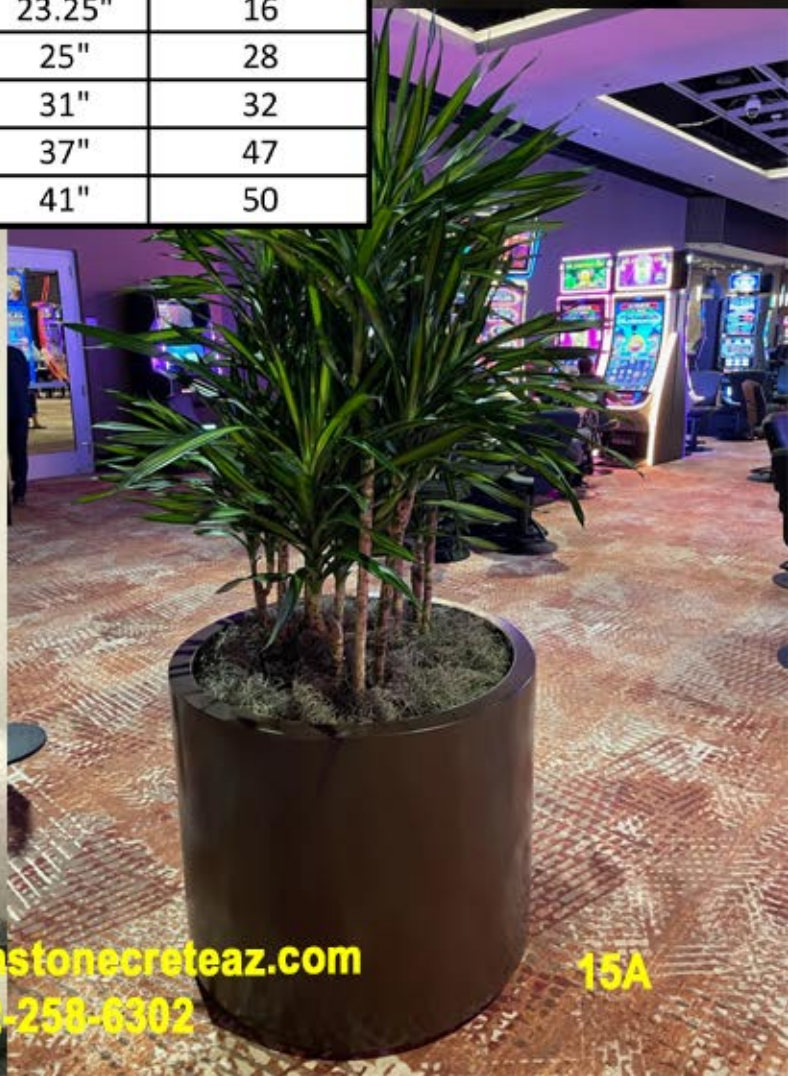

www.sonoranstonecreteaz.com
602-258-6302

15A